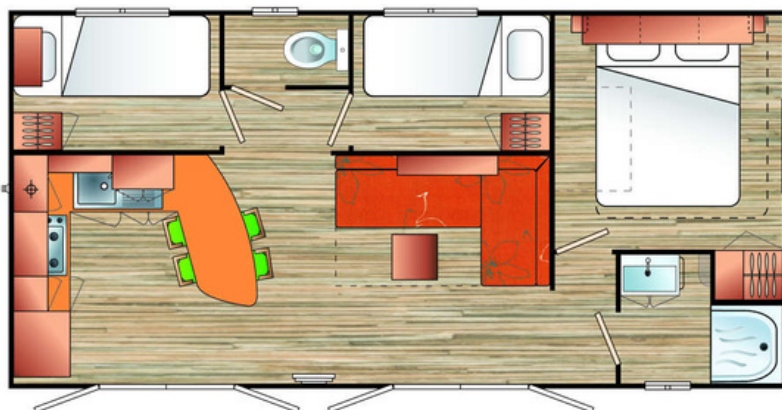

## MOBILE HOME FOR SALE

Mobile home brand : IRM

Model : Visio

Year of construction : 2010

Surface area (excluding terrace) : 30 m<sup>2</sup>

Dimensions : 8.00m x 4.00m

Capacity : 3 bedrooms for 4/6 persons

Terrace : covered

Interior : mattresses, bed bases, furniture included

Price : €20.000

Fixed price for plot 2026 : free !

Land area : 134 m<sup>2</sup>

*More photos on request  
Wide-angle shots*